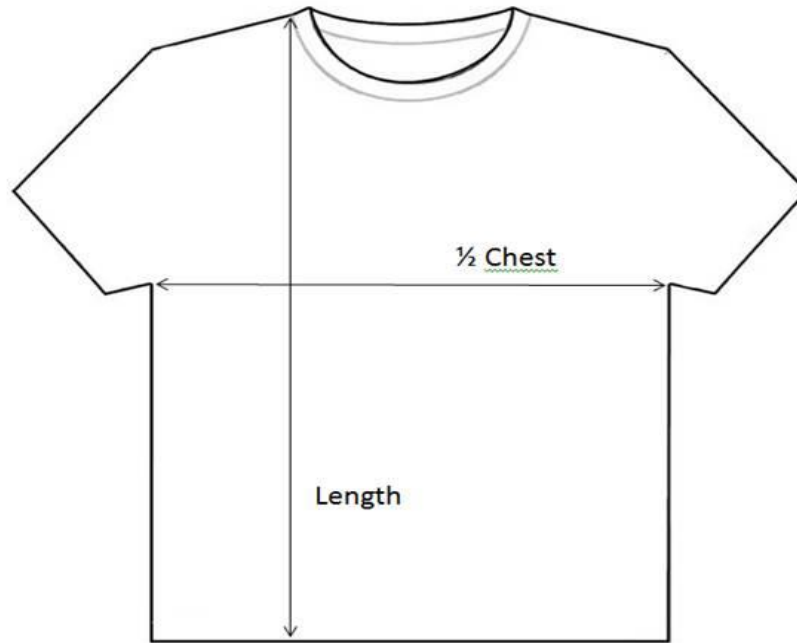

mantis

M81 - Ladies' Rock Roll T	S	M	L	XL
1/2 Chest (measured 2.5 cm below armhole)	44	47	50	53
Length	63	65	67	69

in cm