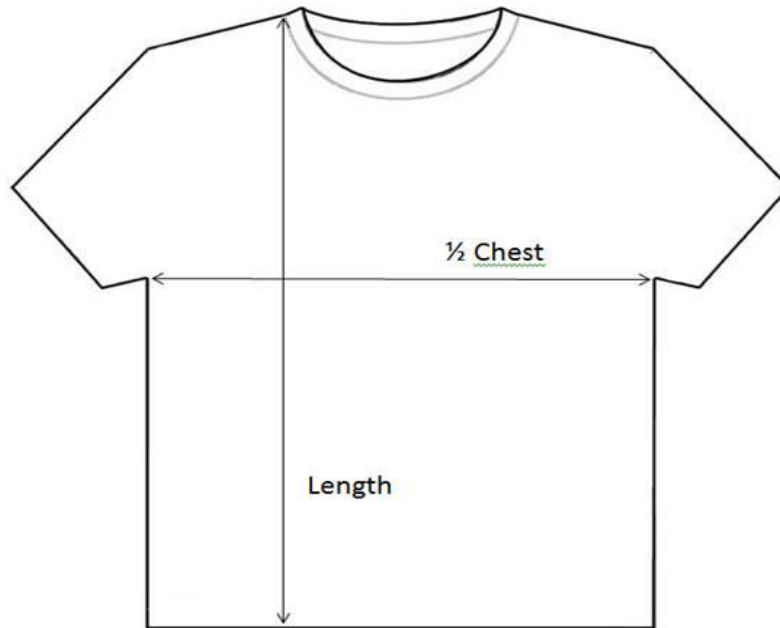

mantis

M122 - Women's Sweat T	S	M	L
1/2 Chest (measured 2.5 cm below armhole)	48	51	54
Length	66	68	70

in cm