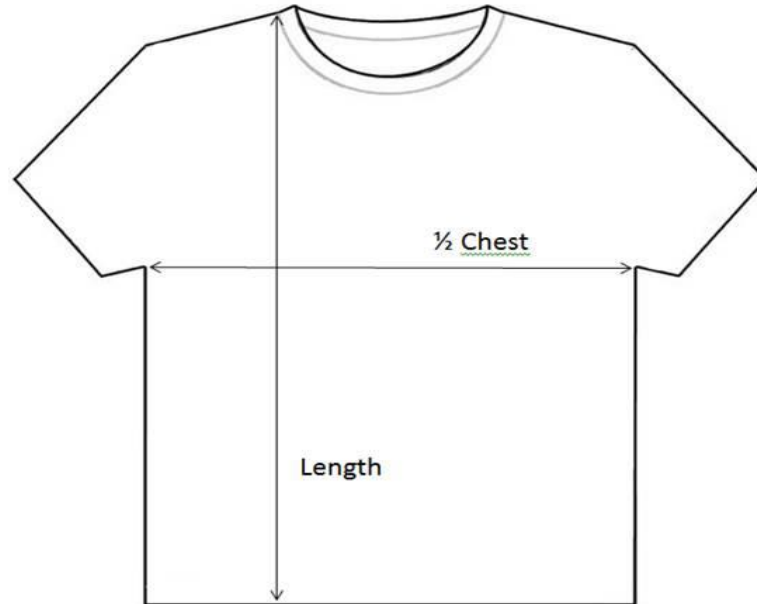

mantis

| M99 - Loose Fit T Dress | S | M | L | XL |
|---|----------|----------|----------|-----------|
| 1/2 Chest (measured 2.5 cm below armhole) | 49,5 | 52 | 54,5 | 57 |
| Length | 88 | 90 | 92 | 94 |

in cm