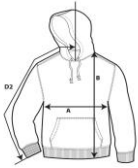

99500

GILDAN®
PERFORMANCE®

XL | EG | TG

100% POLYESTER / POLYESTER / POLIÉSTER

MADE IN / FABRIQUÉ AU /
HECHO EN HONDURAS

Performance Adult Tech Hooded Sweatshirt

DETAILS

Weight	237.0 G/SqM
Content	100% Polyester
Features	Wicking properties Anti-microbial properties Unlined 3 piece hood - 7.6 cms center panel Flatcord with metal molded tips <i>In transition to tearaway label</i> Rolled forward shoulder Contrast Charcoal back neck tape Pouch pocket Twin needle stitching at shoulder, armhole, neck, waistband and cuffs Self-fabric cuffs and waistband
Sizes	S-3XL
Case Packs	S - 3XL 24 PIECES
Colours	4
SKU's	24

SPECIFICATIONS

Inches	Tol-	Tol+	S	M	L	XL	2XL	3XL
Chest (A)	0.750	0.750	20.000	22.000	24.000	26.000	28.000	30.000
Length from HPS/Largo desde HPS (B)	1.000	1.000	29.000	30.000	31.000	32.000	33.000	34.000
Sleeve length (Center back to incl.cuffs)	1.000	1.000	33.500	34.500	35.500	36.500	37.500	38.500